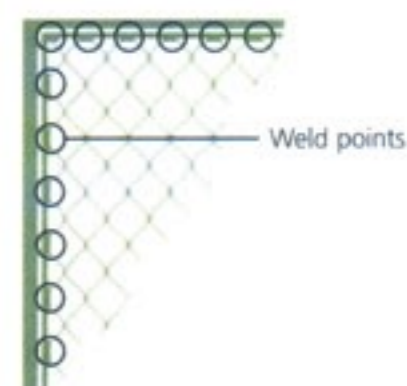

HD40

Forty times stronger than your average security product, HD40 is the only fully welded aluminium security product available in Australia.