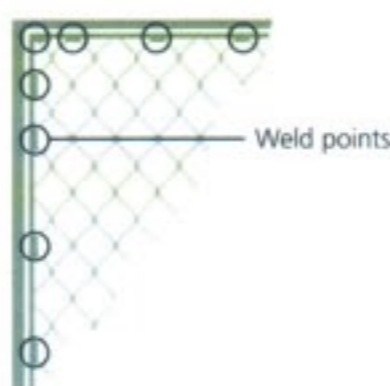

heavy diamond aluminium security mesh

HD10

Ten times stronger than your average security product, HD10 is double welded in the corners and then every third contact point.

HD20

Twenty times stronger than your average security product, HD20 is double welded in the corners and then every second contact point.