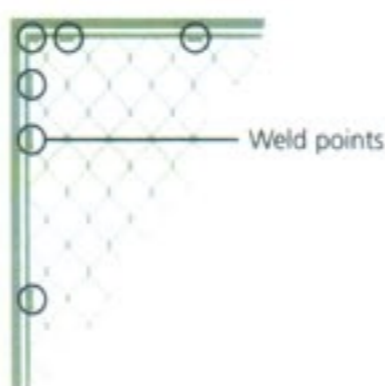

heavy diamond aluminium security mesh

HD10

Ten times stronger than your average security product, HD10 is double welded in the corners and then every third contact point.

HD20

Twenty times stronger than your average security product, HD20 is double welded in the corners and then every second contact point.